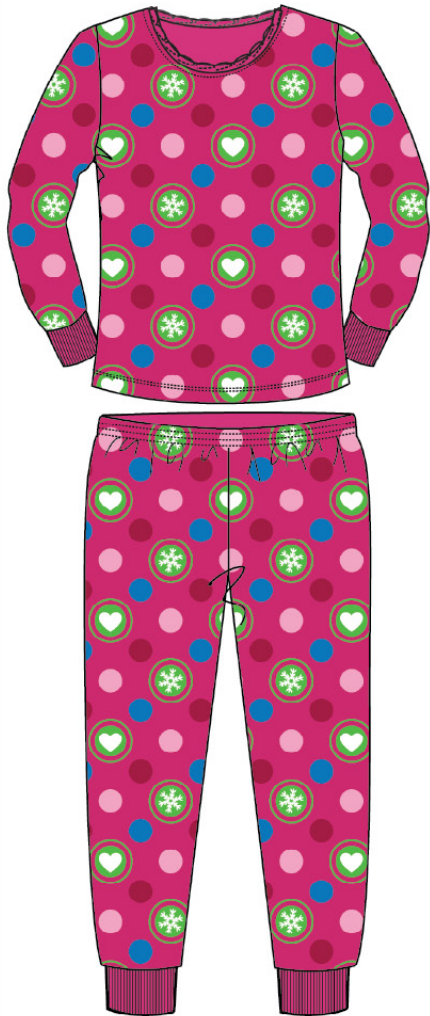

**CAP WITH  
APPLIQUE**

**TEDDY  
APPLIQUE  
Plush applique  
w/embroidery**

**TEDDY  
PRESENTS  
TOSSED PRINT**

**MICROFLEECE ONESIE PJ'S 2-PC SET: TEDDY PRESENTS**

**FOOTED ONESIE  
w/TEDDY PRESENTS PRINT**

**FOOTED ONESIE  
w/TEDDY PRESENTS STACK  
APPLIQUE  
& PLUSH TEDDY FEET**

**TEDDY  
PRESENTS  
APPLIQUE**  
Plush applique  
w/embroidery

**TEDDY  
PRESENTS  
TOSSED PRINT**

## **KNIT PAJAMAS 3-PC SET: WINTER DOT**

**BIB WITH APPLIQUE**

**WINTER LOVE  
PRINT &  
PLUSH APPLIQUE**

**LONG JOHN KNIT PJ TOP**  
with contrast rib trim  
• tossed Winter Dot print  
• Winter Love graphic