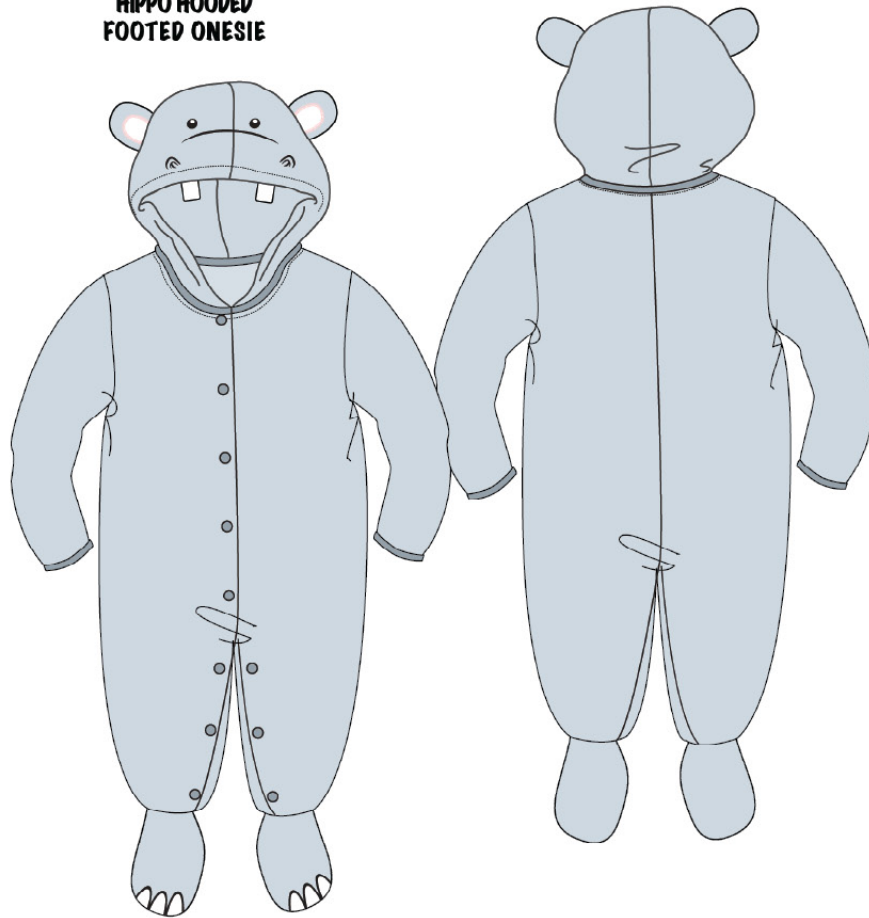

**MICROFLEECE ONESIE PJ WITH TIN PACKAGING: HIPPO**

**HIPPO HOODED  
FOOTED ONESIE**

**HIPPO HEAD  
TIN PACKAGING**

**MICROFLEECE ONESIE PJ WITH TIN PACKAGING: LEOPARD**

**FOOTED ONESIE  
LEOPARD HEAD EMBROIDERY**

**LEOPARD**

**LEOPARD HEAD  
TIN PACKAGING**

**LEOPARD  
EMBROIDERY**

**ALLOVER  
LEOPARD  
PRINT**

**MICROFLEECE ONESIE PJ WITH TIN PACKAGING: MONKEY**

**MONKEY TAIL  
FOOTED ONESIE  
WITH CAP**

**MONKEY HEAD  
SKULL CAP**

## **KNIT PAJAMAS 3-PC SET: WINTER DOT**

**BIB WITH APPLIQUE**

**WINTER LOVE  
PRINT &  
PLUSH APPLIQUE**

**LONG JOHN KNIT PJ TOP**  
with contrast rib trim  
• tossed Winter Dot print  
• Winter Love graphic

**LONG JOHN KNIT PJ PANT**  
with contrast rib trim  
• tossed Winter Dot print

**WINTER LOVE  
PRINT &  
PLUSH APPLIQUE**

**WINTER DOT  
TOSSED PRINT**