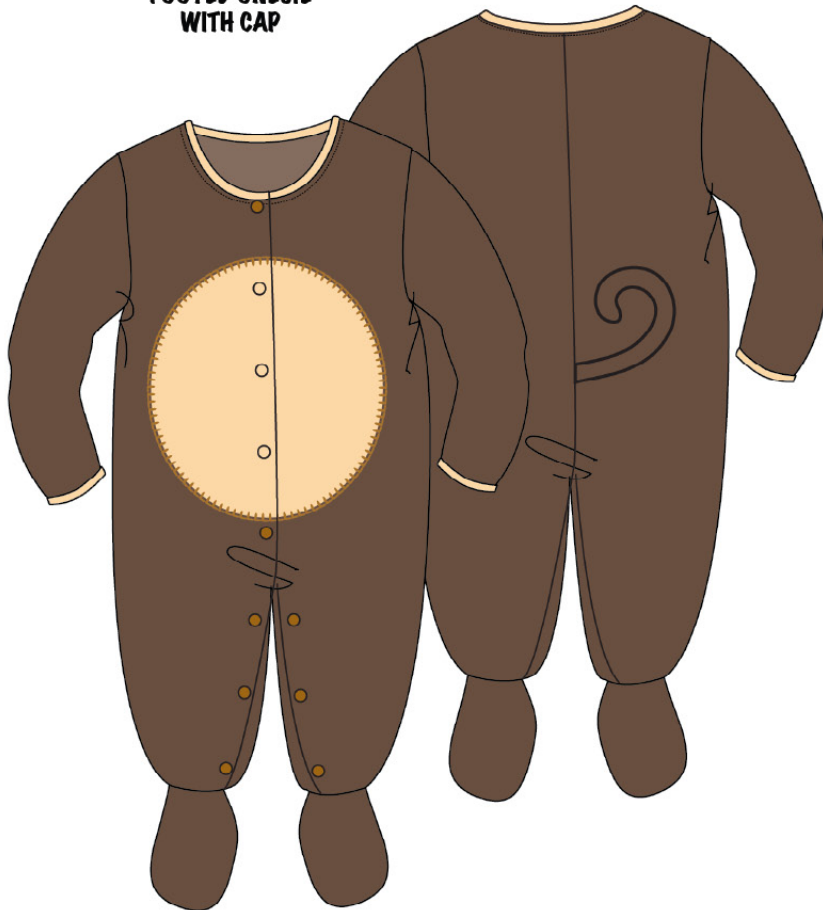

**MICROFLEECE ONESIE PJ WITH TIN PACKAGING: HIPPO**

**HIPPO HOODED  
FOOTED ONESIE**

**HIPPO HEAD  
TIN PACKAGING**

**MICROFLEECE ONESIE PJ WITH TIN PACKAGING: LEOPARD**

**FOOTED ONESIE  
LEOPARD HEAD EMBROIDERY**

**LEOPARD**

**LEOPARD HEAD  
TIN PACKAGING**

**LEOPARD  
EMBROIDERY**

**ALLOVER  
LEOPARD  
PRINT**

**MICROFLEECE ONESIE PJ WITH TIN PACKAGING: MONKEY**

**MONKEY TAIL  
FOOTED ONESIE  
WITH CAP**

**MONKEY HEAD  
SKULL CAP**

**MONKEY HEAD  
TIN PACKAGING**